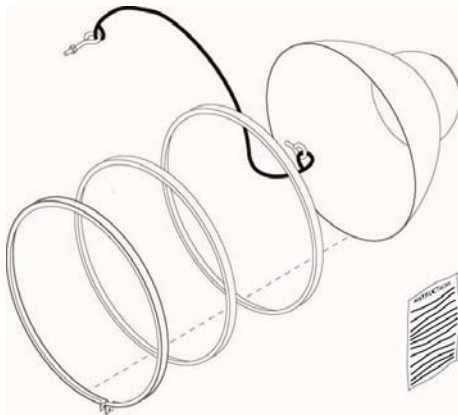

P/N# 16718  
 Lens Ring Clamp  
 List - **\$63.00**

P/N# 16750  
 Lens w/ Hole  
 List - **\$55.23**

P/N# 16769  
 Lens Gasket  
 (Z-G-91)  
 List - **\$20.73**

P/N# 16757  
 Cable & Hook Assy  
 List - **\$14.08**

P/N# SK007  
 Service Kit  
 List - **\$157.95**

Kit contains:  
 (1ea.) Reflector, Ring Clamp  
 Lens, Lens Gasket,  
 Cable & Hook Assy.  
 with instructions

P/N# 11391 Metal Halide  
 1000w Bulb - Short Length  
 List - **\$46.49 ea.**