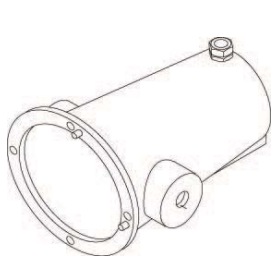

Replacement Parts for Round Light Fixtures  
 Now Available thru Magnum Products  
*formally available thru Spero Electric Corporation*

P/N# 15971  
 Aluminum Housing  
 List - **\$71.59**

P/N# 14632  
 Yoke  
 List - **\$31.58**

P/N# 16758  
 Aluminum Reflector  
 (hole in lens)  
 List - **\$125.83**

P/N# 16499  
 Gasket  
 (reflector to housing)  
 List - **\$13.55**

P/N# 16272  
 Reinforcement Ring  
 List - **\$9.49**

P/N# 16756  
 Bulb Support  
 (MH & HPS)  
 List - **\$11.37**